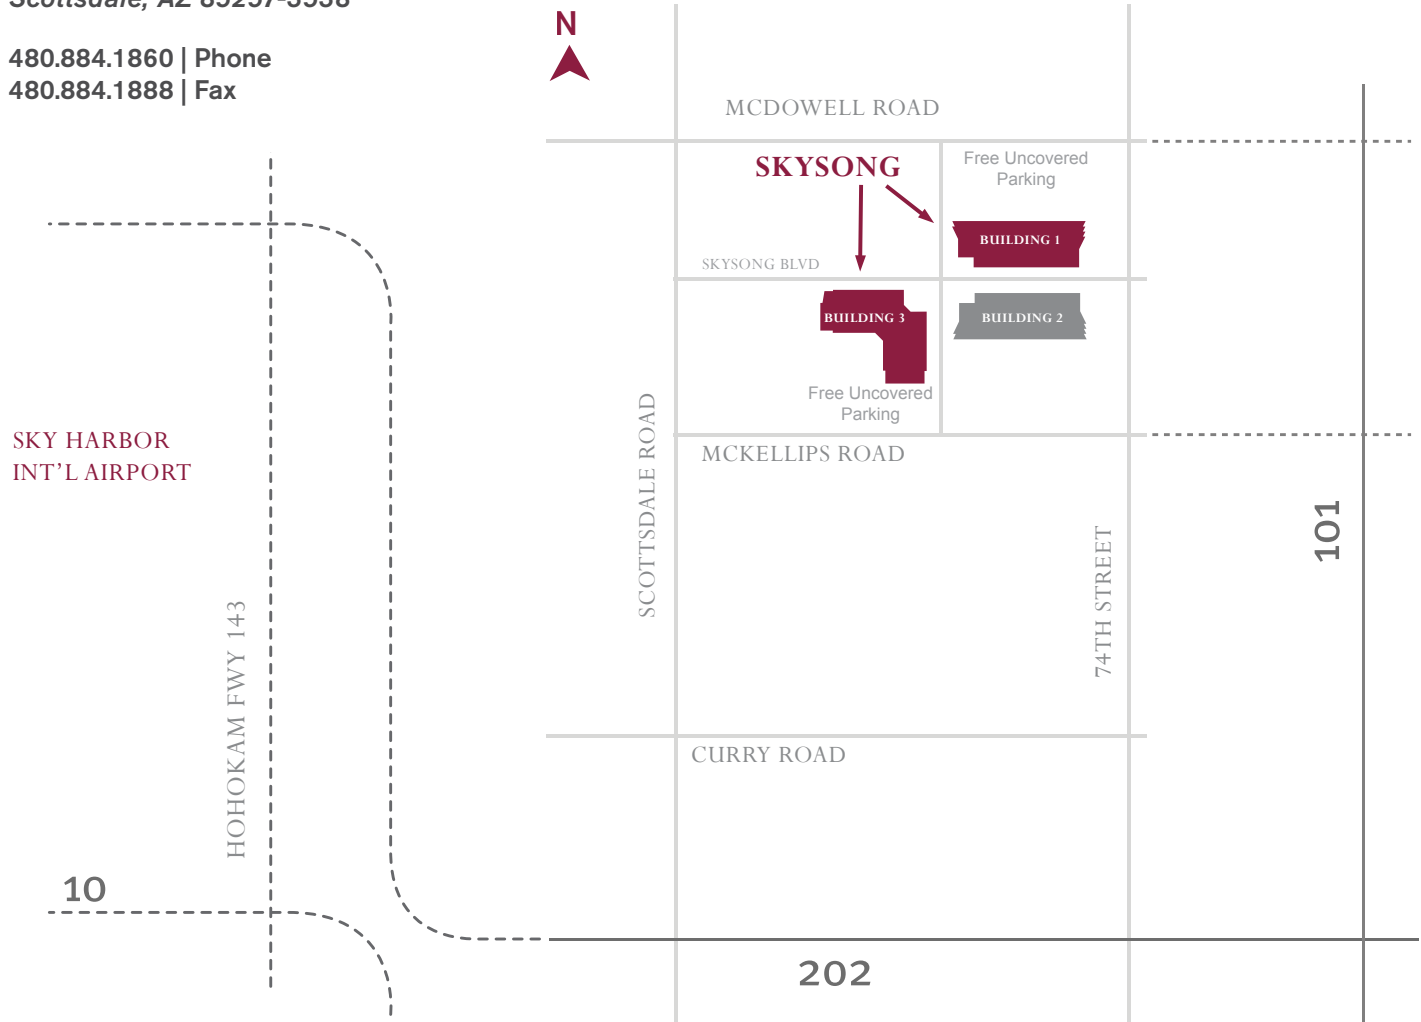

Arizona State University–SkySong
1475 N. Scottsdale Road, Suite 200
Scottsdale, AZ 85257-3538

480.884.1860 | Phone
480.884.1888 | Fax

From ASU Tempe Campus

Take Rural Road north, which will turn into Scottsdale Road as you enter Scottsdale. Turn right on SkySong Blvd. (just before McDowell Road).

From ASU Polytechnic Campus

Enter the Loop 202 West at Williams Field Road. Drive approximately six miles to the Loop 101 North exit. Take the 101 North to the Loop 202 West (approximately 10 miles). Exit onto Scottsdale Road. Turn right on Scottsdale Road. Turn right on SkySong Blvd. (just before McDowell Road).

From ASU Downtown Campus

Take the I-10 East from Seventh Street. Exit on the Loop 202 East. Exit onto Scottsdale Road. Turn left on Scottsdale Road. Turn right on SkySong Blvd. (just before McDowell Road).

From ASU West Campus

Take the I-17 South about 10 miles to the I-10 East through downtown Phoenix. Exit on the Loop 202 East. Exit on Scottsdale Road. Turn left on Scottsdale Road. Turn right on SkySong Blvd. (just before McDowell Road).

From Phoenix Sky Harbor International Airport

Go east on Sky Harbor Boulevard. Take the Loop 202 East toward Tempe. Exit on Scottsdale Road. Turn left on Scottsdale Road. Turn right on SkySong Blvd. (just before McDowell Road).